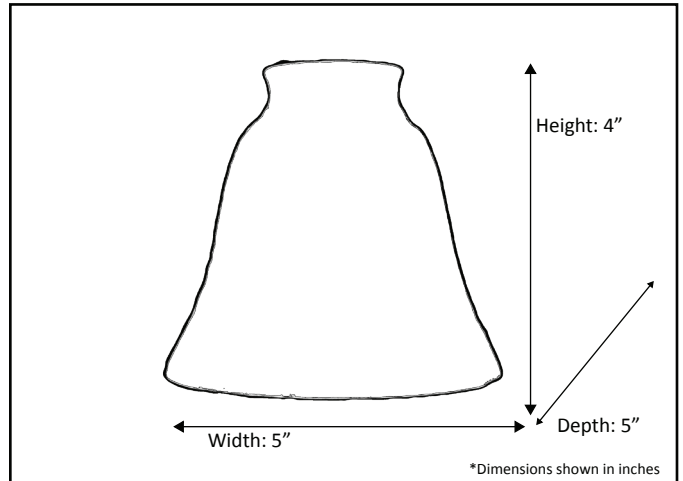

Model #	G-417
Fixture Series	Glass Options
Glass Finish	Seeded
Size	4" H x 5" W

Glass Shown: G-417, Seeded

*Lamps not included

HOMEnhancements.com / 1505-A Kelly Blvd., Carrollton, TX. 75006

Product specifications subject to change without notice.